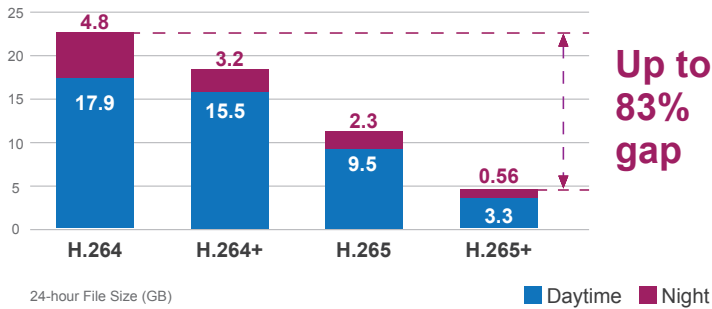

Smart Focus with Zoom Function

The ICA-M4580P is designed with the Smart Focus to make installation and adjustment easier by allowing remote focus and zoom adjustment. The 5x zoom function works by a stepping motor controlled via software to automatically provide the best iris position for the best exposure time in all lighting conditions.