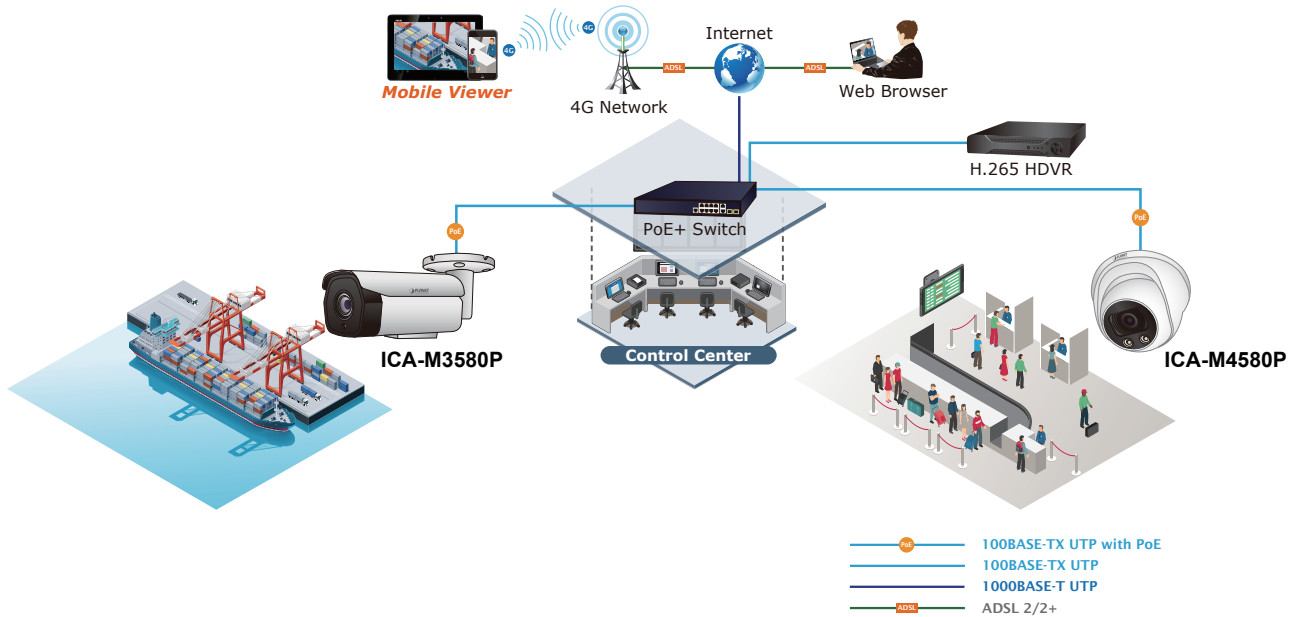

Powered from a PoE power sourcing equipment such as 802.3af/at PoE switch or 802.3af/at PoE injector over a network cable, the ICA-M4580P, adopting the IEEE 802.3af standard, does not need extra power cables and manpower, thus reducing installation costs while increasing deployment flexibility and scalability. The ICA-M4580P is ONVIF compliant and interoperable with other brands in the market, making it an indisputably ideal choice for reliable and high-performance surveillance.

Water-resistant and Dust-proof Protection

The IP67-rated metal housing protects the camera body against rain and dust, and ensures operation under extreme weather conditions, which makes it an ideal solution for outdoor applications, such as buildings, roads, parking areas, garages, railway stations and airports.

Applications

High Scalability for Various Industrial IP Surveillance Solutions

PLANET high-resolution ICA-M4580P can offer various surveillance applications as it can capture clear images and is perfect for identifying objects and persons. Moreover, the ICA-M4580P supports 802.3af PoE PD interface, and facilitates the outdoor surveillance applications without worrying the electric source. Besides, Planet VMS, NVR, HDVR, Web UI and App management make you easy to do the configuration and live viewing. With powerful features offered, the ICA-M4580P no doubt is your best choice for outdoor surveillance solution.