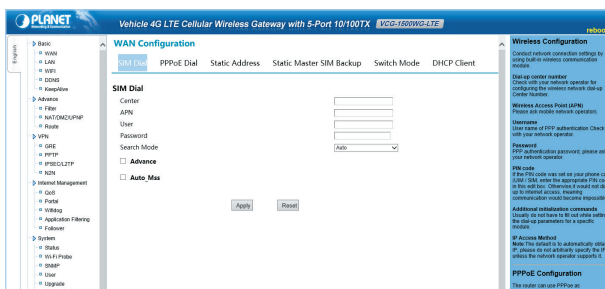

### > Logging in to the Cellular Gateway

1. Use Internet Explorer 8.0 or above Web browser and enter default IP address **<http://192.168.1.1:9999>** to access the Web interface.
2. After entering the **<http://192.168.1.1:9999>** the following dialog box will appear. Please enter the default user name and password **"admin"**.

- 5 -

Default IP Address: **192.168.1.1**  
Default port number: **9999**  
Default Username: **admin**  
Default Password: **admin**

3. When you log in the Web Interface successfully, the main page appears as the following picture shows.