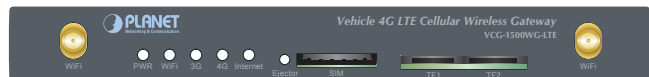

1. Package Contents

Thank you for choosing PLANET Vehicle 4G LTE Cellular Gateway.

Open the box of the Cellular Gateway and carefully unpack it. The box should contain the following items:

- VCG-1500WG-LTE x 1
- Quick Installation Guide x 1
- 4G LTE Antenna x 1
- 2.4G Wi-Fi Antenna x 2
- GPS Antenna x 1
- Ethernet Cable x 1
- Console Cable x 1
- Mounting Kit x 1
- Power Kit x 1
- Antenna Dust Cap x 4
- Copper Dust Cap x 6

Note If there is any item missing or damaged, please contact the seller immediately.

Button	Function
Ejector	This button is used to eject the SIM card adapter.
Reset	This button is used to restore all the factory default settings. Please hold the reset button for about 5 seconds to load default.

Interface	Description
Power Jack	The standard 4-pin vehicle power jack comes with the input power of 6-32V DC. Use the power adapter included in the package or connect to vehicle battery directly.
SIM Slot	Insert the SIM card adapter with SIM card.
TF1/TF2 Slot	Store broadcast advertisements for Wi-Fi authentication.
USB Port	Connect with external storage.
Console Port	The port is for testing or debugging.

2. Physical Introduction

> Front Panel